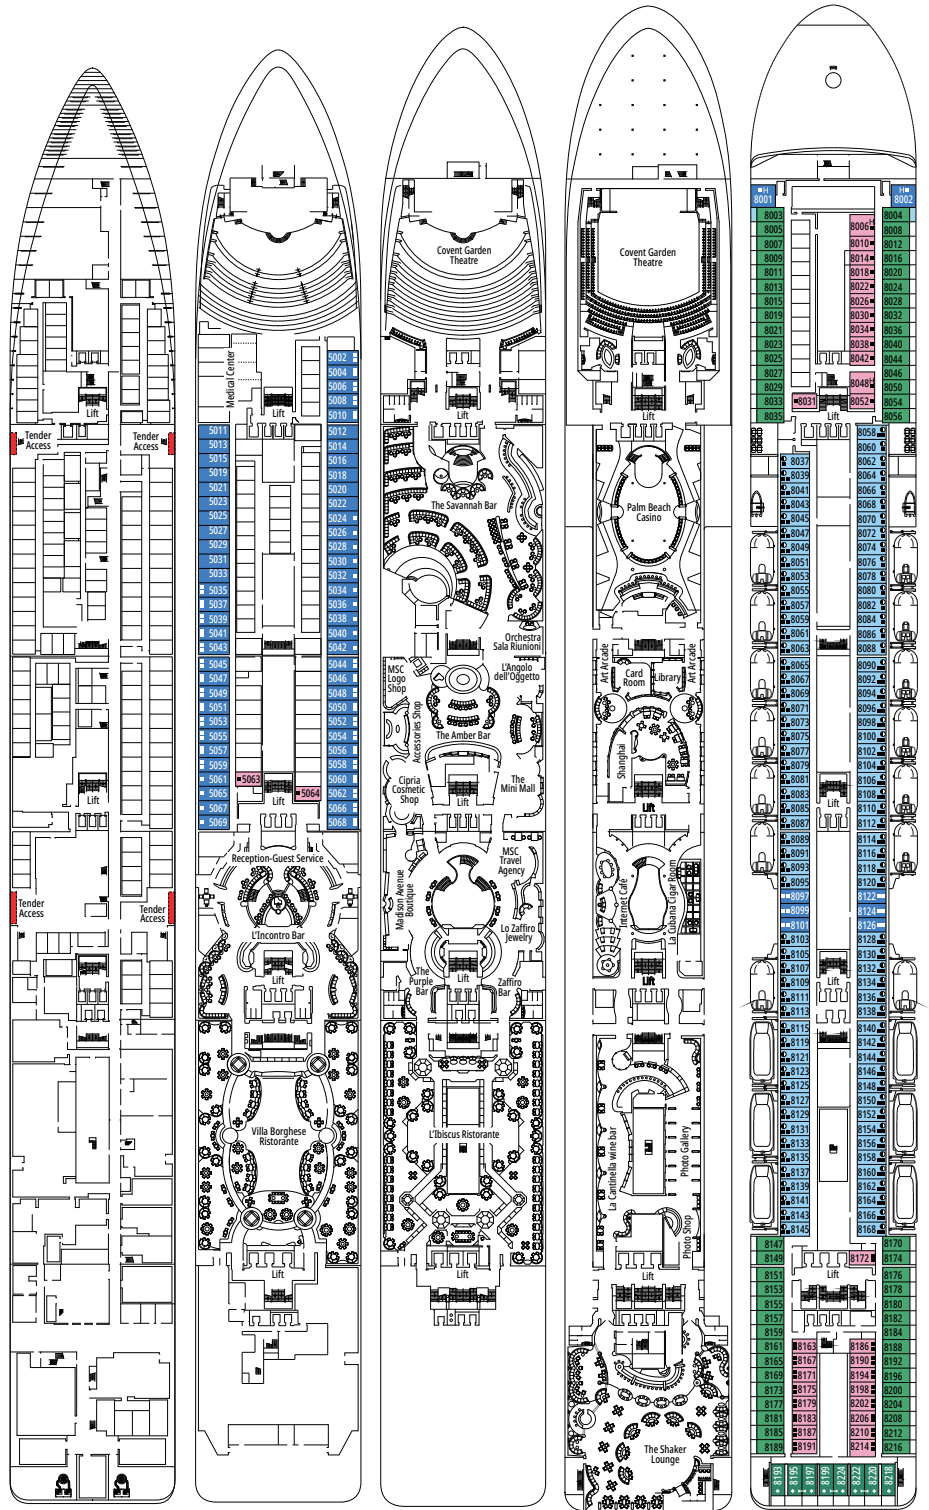

Ship configuration, data and descriptions may be subject to change depending on the season and on the destination and must be verified at the time of booking.

DECK 4
VIOLONCELLO

DECK 5
PIANOFORTE

DECK 6
VIOLINO

DECK 7
SAXOFONO

DECK 8
ARPA