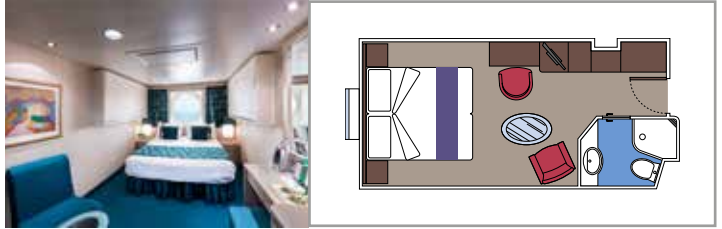

DELUXE OCEAN VIEW

OR1

≈16
5
4

› Low deck location