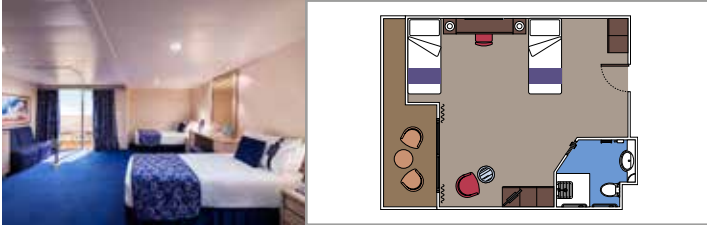

BALCONY

Available in:

- › **Premium Balcony (BL2)**
  cabin size ≈28m²; Balcony size ≈7m²; medium deck location (deck 15)
- › **Deluxe Balcony (BR1)**
  cabin size ≈27m²; Balcony size ≈5m²; medium deck location (deck 9)