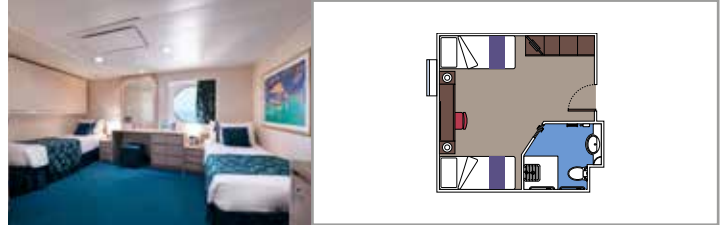

OCEAN VIEW

Available in:

- › **Deluxe Ocean View (OR2)**
  cabin size ≈19m²; low deck location (deck 8)