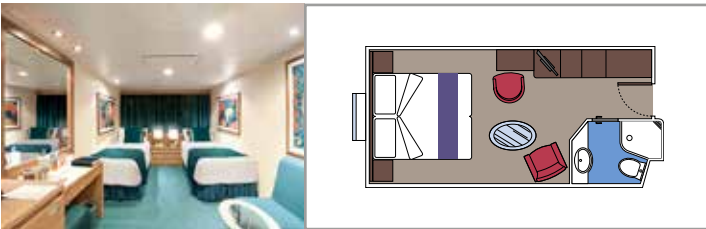

DELUXE OCEAN VIEW WITH OBSTRUCTED VIEW

00

≈16
8
4

The images are representative only. Size, layout and furniture may vary (within the same cabin category).

Cabin size (m²)

Balcony size (m²)

Deck location

Accommodating up to