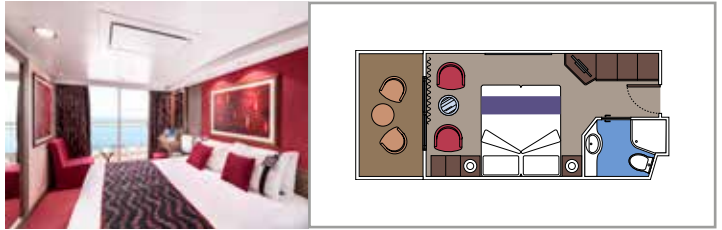

SUITE AUREA

INCLUDED FACILITIES

- Sitting area with sofa
- Spacious wardrobe
- Comfortable double or single beds (on request)
- Bathroom with bathtub, vanity area with hairdryer
- Interactive TV, telephone, safe, minibar and air conditioning
- Wifi connection available (for a fee)

BALCONY

INCLUDED FACILITIES

- Sitting area with sofa
- Comfortable double bed or single beds (on request)*
- Bathroom with shower or bathtub, vanity area with hairdryer
- Interactive TV, telephone, safe, minibar and air conditioning
- Wifi connection available (for a fee)

› Medium deck location

PREMIUM BALCONY

BL1

 ≈18
  ≈5
  8-9
  4

› Low deck location

DELUXE BALCONY

BR2

 ≈15
  ≈5
  10-15
  2

- Window with sea view
- Relaxing armchair
- Comfortable double or single beds (on request)*
- Bathroom with shower, vanity area with hairdryer
- Interactive TV, telephone, safe, minibar and air conditioning
- Wifi connection available (for a fee)