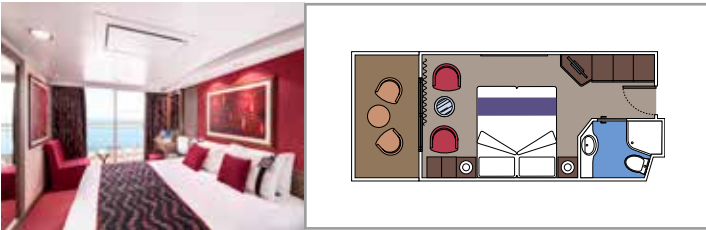

DELUXE BALCONY

BR1

≈15
≈5
8-9
2

› Low deck location