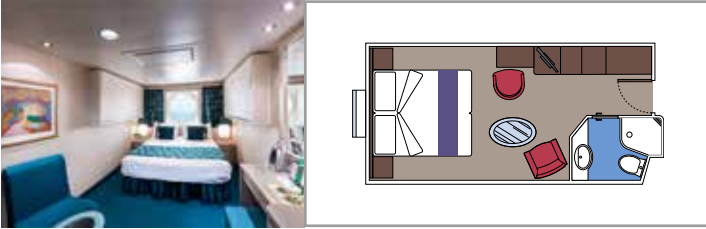

OCEAN VIEW

INCLUDED FACILITIES

- Window with sea view
- Relaxing armchair
- Comfortable double or single beds (on request)*
- Bathroom with shower, vanity area with hairdryer
- Interactive TV, telephone, safe, minibar and air conditioning
- Wifi connection available (for a fee)

*Cabin for guests with disabilities or reduced mobility has only single beds

DELUXE OCEAN VIEW

OR2

≈16
8
4

› Medium deck location