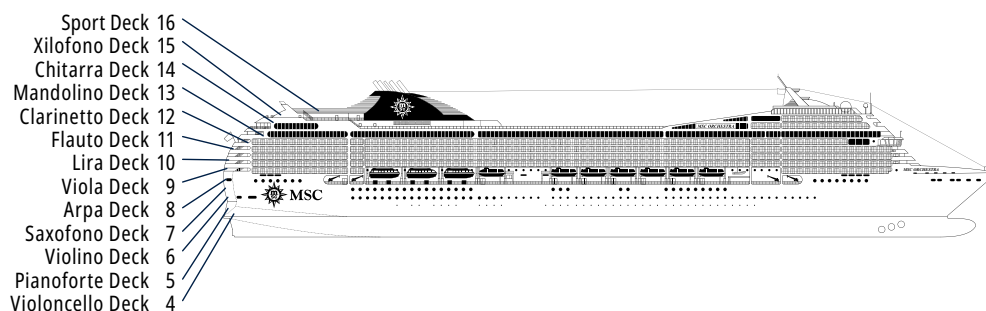

MSC ORCHESTRA

TECHNICAL CHARACTERISTICS OF THE SHIP

L'INCONTRO RECEPTION

TECHNICAL CHARACTERISTICS OF THE SHIP	
GROSS TONNAGE	92.409
LENGTH / BEAM / HEIGHT	293,80 m / 32,20 m / 59,64 m
DECKS	16, included 13 for guests
LIFTS	13
VOLTAGE (IN CABIN)	110/220 volts
MAXIMUM SPEED	23 knots
STABILIZERS	Stabilized with 2 fins
NUMBER OF PASSENGERS	3.223
NUMBER OF CABINS	1.275, included 17 for guests with disabilities or reduced mobility
CREW MEMBERS	Approx. 987
POOLS	3, included 1 for children
WHIRLPOOLS	7 whirlpool baths
ENVIRONMENTAL TECHNOLOGY	Energy Saving and Monitoring System