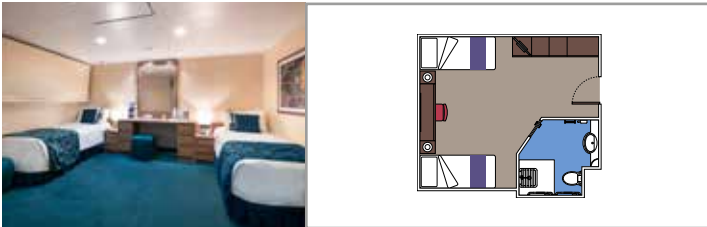

INTERIOR

Available in:

- › **Deluxe Interior (IR2)**
  cabin size ≈21m²; medium deck location (deck 12-14)
- › **Deluxe Interior (IR1)**
  cabin size ≈21m²; low deck location (deck 8-11)

Cabin for guests with disabilities or reduced mobility has only single beds.
The image is representative only; the size, layout and furniture may vary (within the same cabin category).

FACILITIES FOR GUESTS WITH DISABILITIES OR REDUCED MOBILITY

Cabin door width	83 cm
Bathroom door width	91,50 cm
Size of cabin (floor space)	From ≈ 17 m² to ≈ 40 m²
Size of bathroom	4 m²
Is there a fold-down seat in the shower?	Yes
Height of seat from the floor	45 cm
Does the WC seat have grab rails?	Yes
Are wheelchairs available on board?	In limited numbers*
Are all decks/public areas accessible?	Yes
Are all lifeboats wheelchair-accessible?	No**
Do the lifts have deck indicators?	Visual, Audio & Braille
Can severely visually impaired/blind guests be catered for on the cruise?	Only with full-time carer

* Only for embarkation, disembarkation and emergencies.

** In the event of an emergency, dedicated personnel will help guests with disabilities or reduced mobility to board lifeboats.