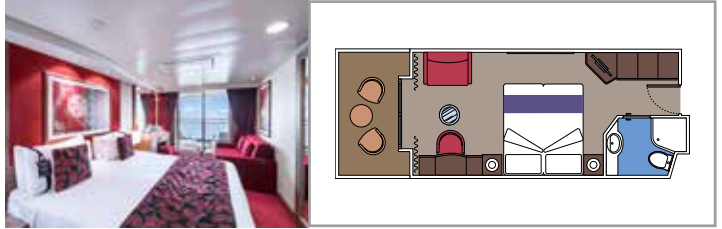

SUITE AUREA

INCLUDED FACILITIES

- Sitting area with sofa
- Spacious wardrobe
- Comfortable double or single beds (on request)
- Bathroom with bathtub, vanity area with hairdryer
- Interactive TV, telephone, safe, minibar and air conditioning
- Wifi connection available (for a fee)

BALCONY

INCLUDED FACILITIES

- Sitting area with sofa
- Comfortable double bed or single beds (on request)*
- Bathroom with shower or bathtub, vanity area with hairdryer
- Interactive TV, telephone, safe, minibar and air conditioning
- Wifi connection available (for a fee)

*Cabin for guests with disabilities or reduced mobility has only single beds (except cabin 15022 and 15023)

DELUXE BALCONY AUREA

BA

 ≈18
  ≈5
  9-11
  3

› Best ship position

PREMIUM BALCONY

BL2

 ≈18
  ≈5
  10-15
  4

- Window with sea view
- Relaxing armchair
- Comfortable double or single beds (on request)*
- Bathroom with shower, vanity area with hairdryer
- Interactive TV, telephone, safe, minibar and air conditioning
- Wifi connection available (for a fee)