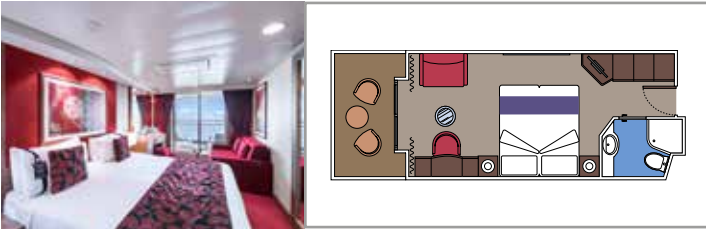

PREMIUM BALCONY

BL1

≈18
≈5
8-9
4

› Low deck location