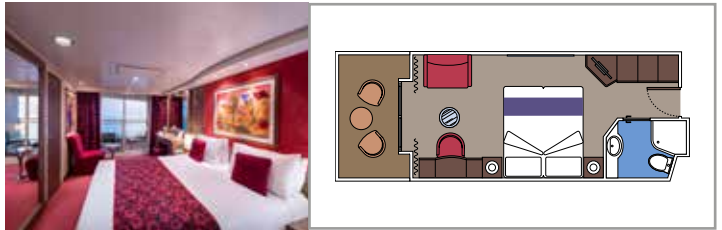

SUITE AUREA

INCLUDED FACILITIES

- Sitting area with sofa
- Spacious wardrobe
- Comfortable double or single beds (on request)
- Bathroom with bathtub, vanity area with hairdryer
- Interactive TV, telephone, safe, minibar and air conditioning
- Wifi connection available (for a fee)

BALCONY

INCLUDED FACILITIES

- Sitting area with sofa
- Comfortable double bed or single beds (on request)*
- Bathroom with shower or bathtub, vanity area with hairdryer
- Interactive TV, telephone, safe, minibar and air conditioning
- Wifi connection available (for a fee)

› Medium deck location

DELUXE BALCONY

BR1

 ≈15
  ≈5
  8-9
  2

› Low deck location

DELUXE BALCONY WITH PARTIAL VIEW

BP

 ≈18
  ≈5
  12
  4

- Window with sea view
- Relaxing armchair
- Comfortable double or single beds (on request)*
- Bathroom with shower, vanity area with hairdryer
- Interactive TV, telephone, safe, minibar and air conditioning
- Wifi connection available (for a fee)