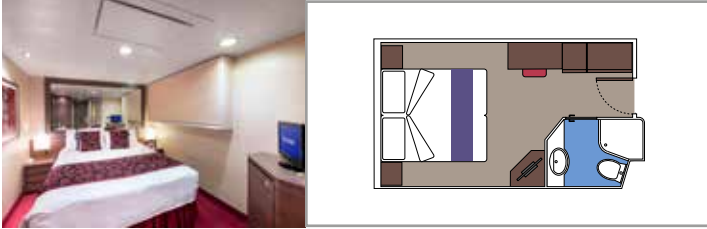

INTERIOR

INCLUDED FACILITIES

Comfortable double or single beds (on request)*

Bathroom with shower, vanity area and hairdryer

Interactive TV, telephone, safe, minibar and air conditioning

Wifi connection available (for a fee)

*Cabin for guests with disabilities or reduced mobility has only single beds

DELUXE INTERIOR

IR2

≈14
12-15
4

› Medium deck location