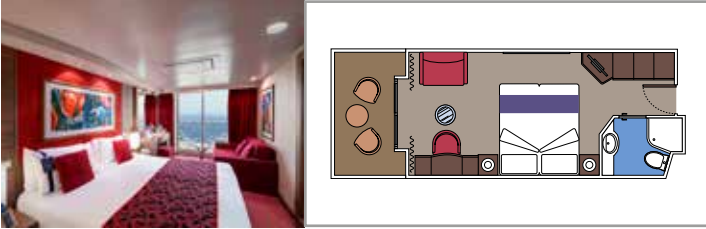

SUITE AUREA

INCLUDED FACILITIES

- Sitting area with sofa
- Spacious wardrobe
- Comfortable double or single beds (on request)
- Bathroom with bathtub, vanity area with hairdryer
- Interactive TV, telephone, safe, minibar and air conditioning
- Wifi connection available (for a fee)

PREMIUM SUITE AUREA

SL1

 ≈26  ≈4  15  4

The images are representative only. Size, layout and furniture may vary (within the same cabin category).

 Cabin size (m²)

 Balcony size (m²)

 Deck location

 Accommodating up to

BALCONY

INCLUDED FACILITIES

- Sitting area with sofa
- Comfortable double bed or single beds (on request)*
- Bathroom with shower or bathtub, vanity area with hairdryer
- Interactive TV, telephone, safe, minibar and air conditioning
- Wifi connection available (for a fee)

*Cabin for guests with disabilities or reduced mobility has only single beds (except cabin 15022 and 15023)

DELUXE BALCONY AUREA

BA

 ≈18
  ≈5
  9-11
  3

› Best ship position

PREMIUM BALCONY

BL2

 ≈18
  ≈5
  10-15
  4