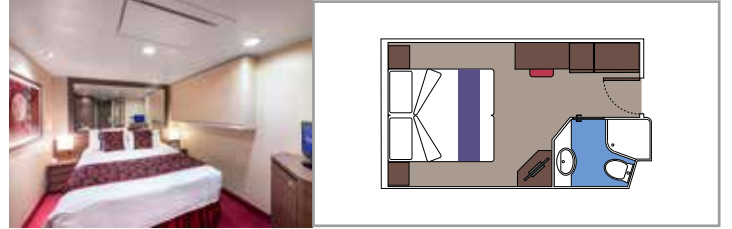

DELUXE INTERIOR

IR1

≈14
5-11
4

› Low deck location

The images are representative only. Size, layout and furniture may vary (within the same cabin category).

Cabin size (m²)

Balcony size (m²)

Deck location

Accommodating up to