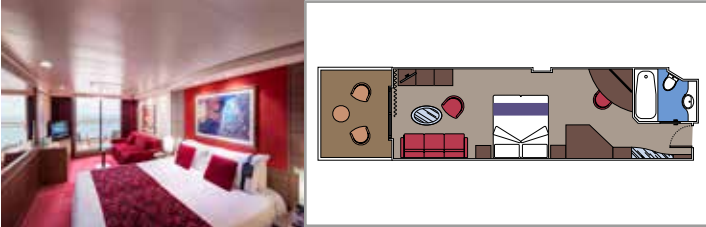

BALCONY

OCEAN VIEW

INTERIOR

LEGEND

Cabin size (m²)

Balcony size (m²)

Deck location

Accommodating up to

SUITE AUREA

INCLUDED FACILITIES

- Sitting area with sofa
- Spacious wardrobe
- Comfortable double or single beds (on request)
- Bathroom with bathtub, vanity area with hairdryer
- Interactive TV, telephone, safe, minibar and air conditioning
- Wifi connection available (for a fee)

PREMIUM SUITE AUREA

SL1

 ≈26  ≈4  15  4

The images are representative only. Size, layout and furniture may vary (within the same cabin category).

 Cabin size (m²)

 Balcony size (m²)

 Deck location

 Accommodating up to